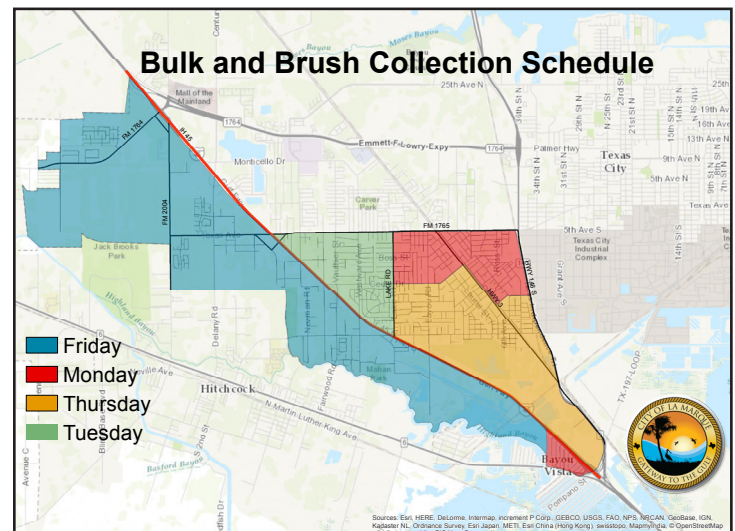

- Monday_Thursday
Recycling Collection: Every other Monday
- Tuesday_Friday
Recycling Collection: Every other Tuesday

BULK ITEMS

Additional collection of bulk waste exceeding 5 cu. yd. can be scheduled 24-hours prior to your bulk collection day for a fee. To schedule collection of additional bulk waste, please call Waste Management **800-800-5804**.