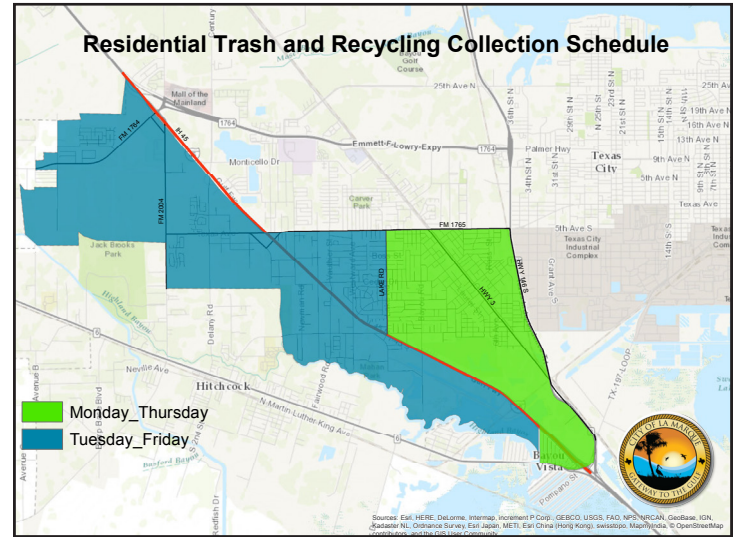

RECYCLING

- » Recyclables go in the green cart with the yellow lid.
- » Only place acceptable recyclables shown below in your recycling cart- no sorting needed.
- » Containers should be rinsed and free of food and liquid.
- » Do not put recyclables in plastic bags. Don't bag recyclables.
- » Recycling is collected every-other-week.
- » Visit wm.com/recycleright for more information.

OBSERVED HOLIDAYS

Waste Management observes the following holidays, collection will not occur:

- Thanksgiving
- Christmas Day
- New Years Day

For Thanksgiving week, Thursday collection will be Friday. Friday collection will be Saturday. For Memorial Day, Independence Day, and Labor Day, it will be the normal schedule.

CONTACT US

For questions about trash or recycling service or to schedule additional bulk collection, call **800-800-5804**.

2021-2022 RESIDENTIAL COLLECTION MAPS

Full size version of these maps available at trash.cityoflamarque.org.

- Monday_Thursday
  Recycling Collection: Every other Monday
- Tuesday_Friday
  Recycling Collection: Every other Tuesday