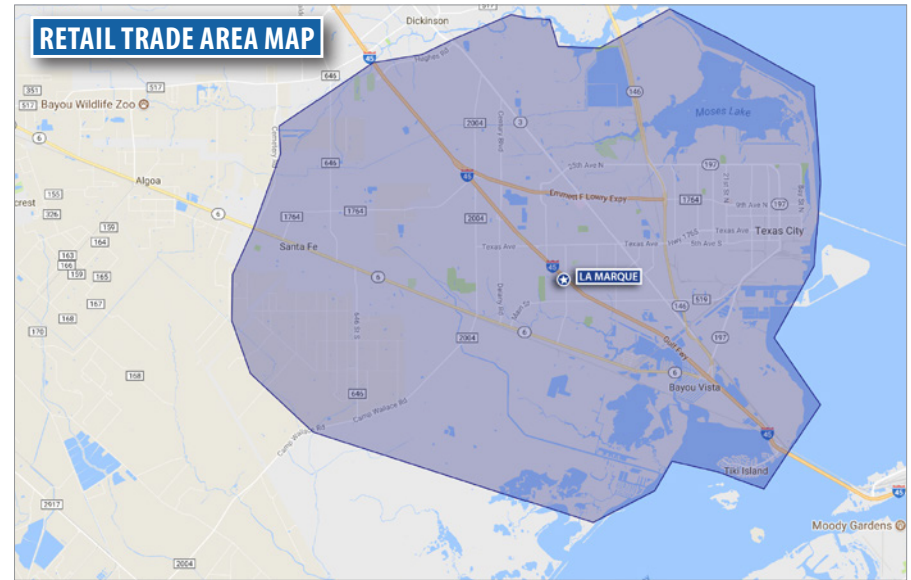

SITE AVAILABLE | +/- 0.85 ACRE SITE

SE Intersection of Interstate 45 and FM 1764 | La Marque, Texas 77568

TheRetailCoach® P.O. Box 7272 | Tupelo, MS 38802 | 800.851.0962 | www.theretailcoach.net

The information contained herein was obtained from sources believed to be reliable; however, The Retail Coach, makes no guarantees, warranties, or representations as to the completeness or accuracy thereof. The presentation of this property is submitted subject to errors, omissions, change of price or conditions, prior sale or lease, or withdrawal without notice.