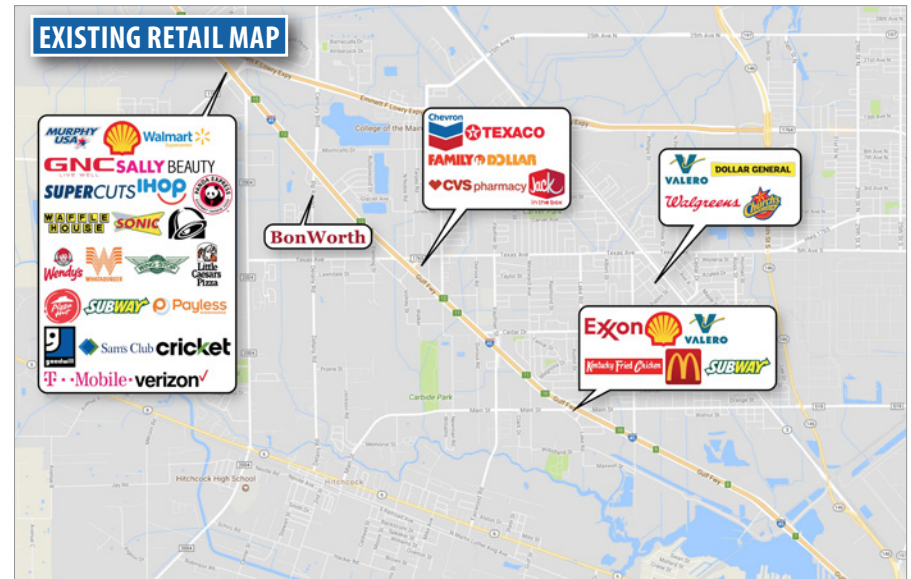

SITE AVAILABLE | +/- 0.85 ACRE SITE

SE Intersection of Interstate 45 and FM 1764 | La Marque, Texas 77568

TheRetailCoach® P.O. Box 7272 | Tupelo, MS 38802 | 800.851.0962 | www.theretailcoach.net

The information contained herein was obtained from sources believed to be reliable; however, The Retail Coach, makes no guarantees, warranties, or representations as to the completeness or accuracy thereof. The presentation of this property is submitted subject to errors, omissions, change of price or conditions, prior sale or lease, or withdrawal without notice.